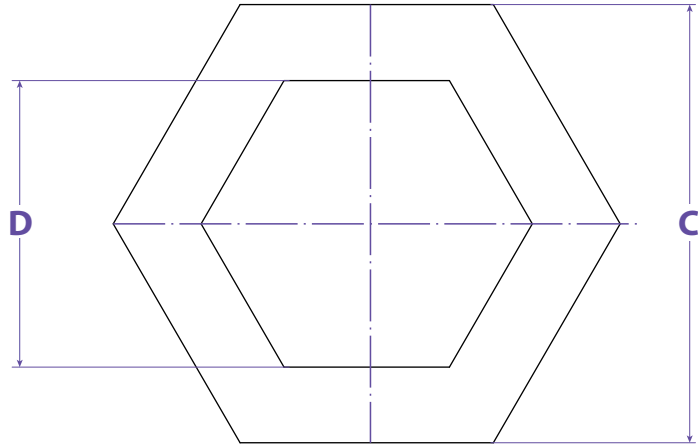

**PIPE COUPLINGS
UNION**

316 SS

304 SS

STAINLESS STEEL		
SIZE	316 SS #	304 SS #
1/4"	PCSSUN01	PCSS304UN01
3/8"	PCSSUN02	PCSS304UN02
1/2"	PCSSUN03	PCSS304UN03
3/4"	PCSSUN04	PCSS304UN04
1"	PCSSUN05	PCSS304UN05
1-1/4"	PCSSUN06	PCSS304UN06
1-1/2"	PCSSUN07	PCSS304UN07
2"	PCSSUN08	PCSS304UN08
2-1/2"	PCSSUN09	PCSS304UN09
3"	PCSSUN10	PCSS304UN10
4"	PCSSUN11	PCSS304UN11

 Information contained on this page is for general information purposes only. Seal Fast Inc. assumes no responsibility for errors or omissions for this product.

Dimensions					316 SS	304 SS
Size	A	B	C	D	Part #	Part #
1/4"	1.220	0.531	1.201	0.670	PCSSUN01	PCSS304UN01
3/8"	1.346	0.618	1.339	0.965	PCSSUN02	PCSS304UN02
1/2"	1.516	0.650	1.457	0.866	PCSSUN03	PCSS304UN03
3/4"	1.693	0.709	1.811	1.189	PCSSUN04	PCSS304UN04
1"	1.890	0.748	2.047	1.457	PCSSUN05	PCSS304UN05
1- 1/4"	2.126	0.866	2.520	1.811	PCSSUN06	PCSS304UN06
1- 1/2"	2.283	0.945	2.736	2.047	PCSSUN07	PCSS304UN07
2"	2.657	1.024	3.386	2.500	PCSSUN08	PCSS304UN08
2- 1/2"	3.032	1.102	4.134	3.150	PCSSUN09	PCSS304UN09
3"	3.307	1.220	4.606	3.661	PCSSUN10	PCSS304UN10
4"	3.465	1.339	5.787	4.626	PCSSUN11	PCSS304UN11