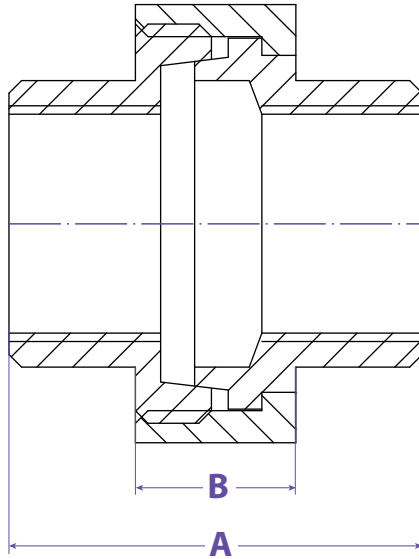

**PIPE COUPLINGS
UNION**

316 SS

304 SS

STAINLESS STEEL		
SIZE	316 SS #	304 SS #
1/4"	PCSSUN01	PCSS304UN01
3/8"	PCSSUN02	PCSS304UN02
1/2"	PCSSUN03	PCSS304UN03
3/4"	PCSSUN04	PCSS304UN04
1"	PCSSUN05	PCSS304UN05
1-1/4"	PCSSUN06	PCSS304UN06
1-1/2"	PCSSUN07	PCSS304UN07
2"	PCSSUN08	PCSS304UN08
2-1/2"	PCSSUN09	PCSS304UN09
3"	PCSSUN10	PCSS304UN10
4"	PCSSUN11	PCSS304UN11

 Information contained on this page is for general information purposes only. Seal Fast Inc. assumes no responsibility for errors or omissions for this product.

Dimensions					316 SS	304 SS
Size	A	B	C	D	Part #	Part #
1/4"	1.220	0.531	1.201	0.670	PCSSUN01	PCSS304UN01
3/8"	1.346	0.618	1.339	0.965	PCSSUN02	PCSS304UN02
1/2"	1.516	0.650	1.457	0.866	PCSSUN03	PCSS304UN03
3/4"	1.693	0.709	1.811	1.189	PCSSUN04	PCSS304UN04
1"	1.890	0.748	2.047	1.457	PCSSUN05	PCSS304UN05
1- 1/4"	2.126	0.866	2.520	1.811	PCSSUN06	PCSS304UN06
1- 1/2"	2.283	0.945	2.736	2.047	PCSSUN07	PCSS304UN07
2"	2.657	1.024	3.386	2.500	PCSSUN08	PCSS304UN08
2- 1/2"	3.032	1.102	4.134	3.150	PCSSUN09	PCSS304UN09
3"	3.307	1.220	4.606	3.661	PCSSUN10	PCSS304UN10
4"	3.465	1.339	5.787	4.626	PCSSUN11	PCSS304UN11

TITLE PIPE COUPLINGS - UNIONS

DISCLAIMER

All drawings and specifications are subject to change without notice. Drawings represent general dimensions of our products. Seal Fast cannot guarantee the dimensions of the part will exactly match those in the drawing. This drawing is the property of Seal Fast Inc. Copying or reproduction of this drawing is expressly prohibited.